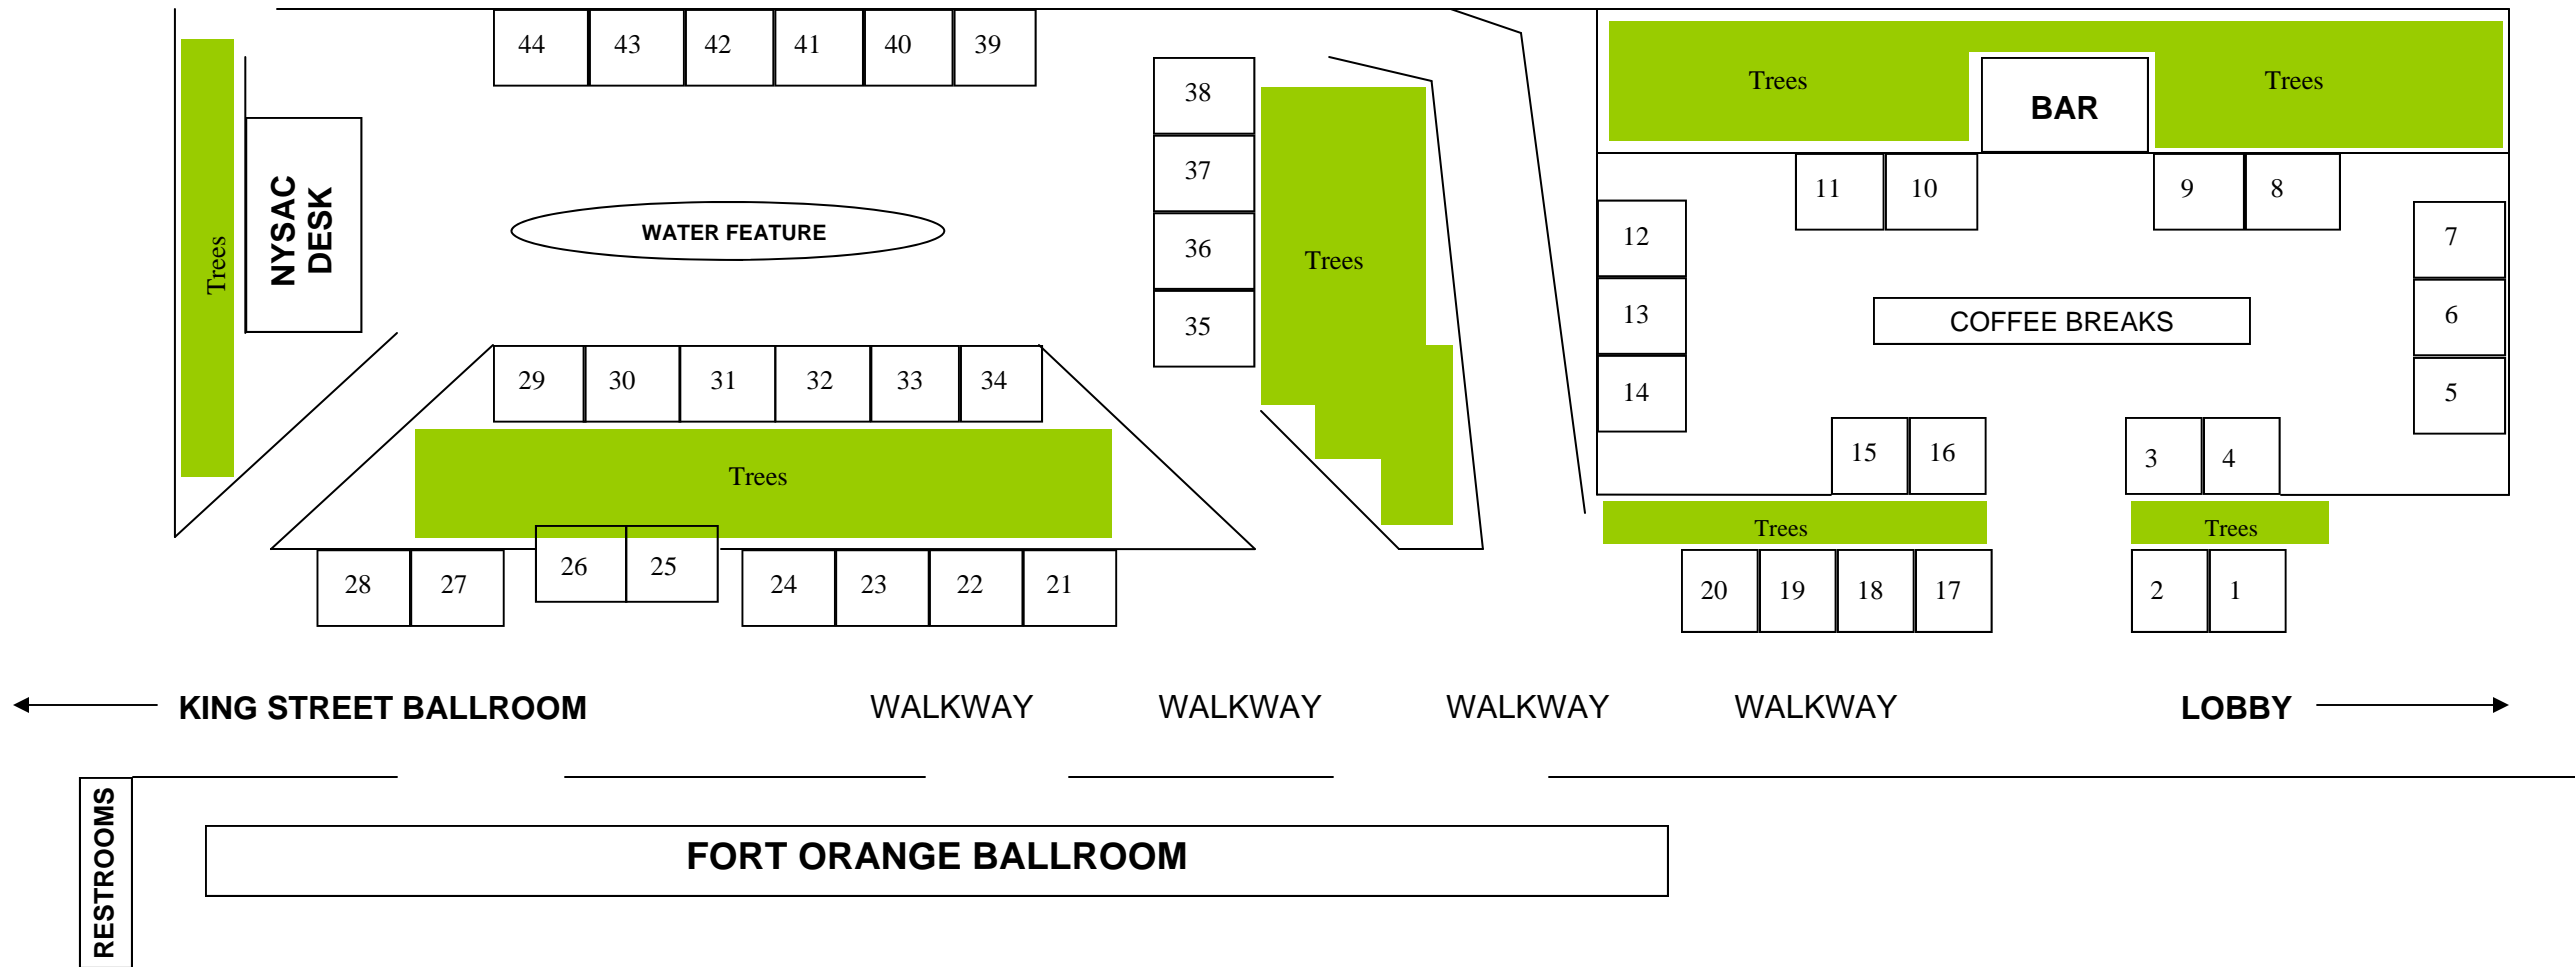

All booths in the Fort Orange Courtyard are 8ft x 8ft.

THIS LAYOUT IS TENTATIVE AND SUBJECT TO CHANGE.

All booths are 8ft x 8ft except those shaded which are 10ft wide x 8ft deep

RESTROOMS

FORT ORANGE BALLROOM