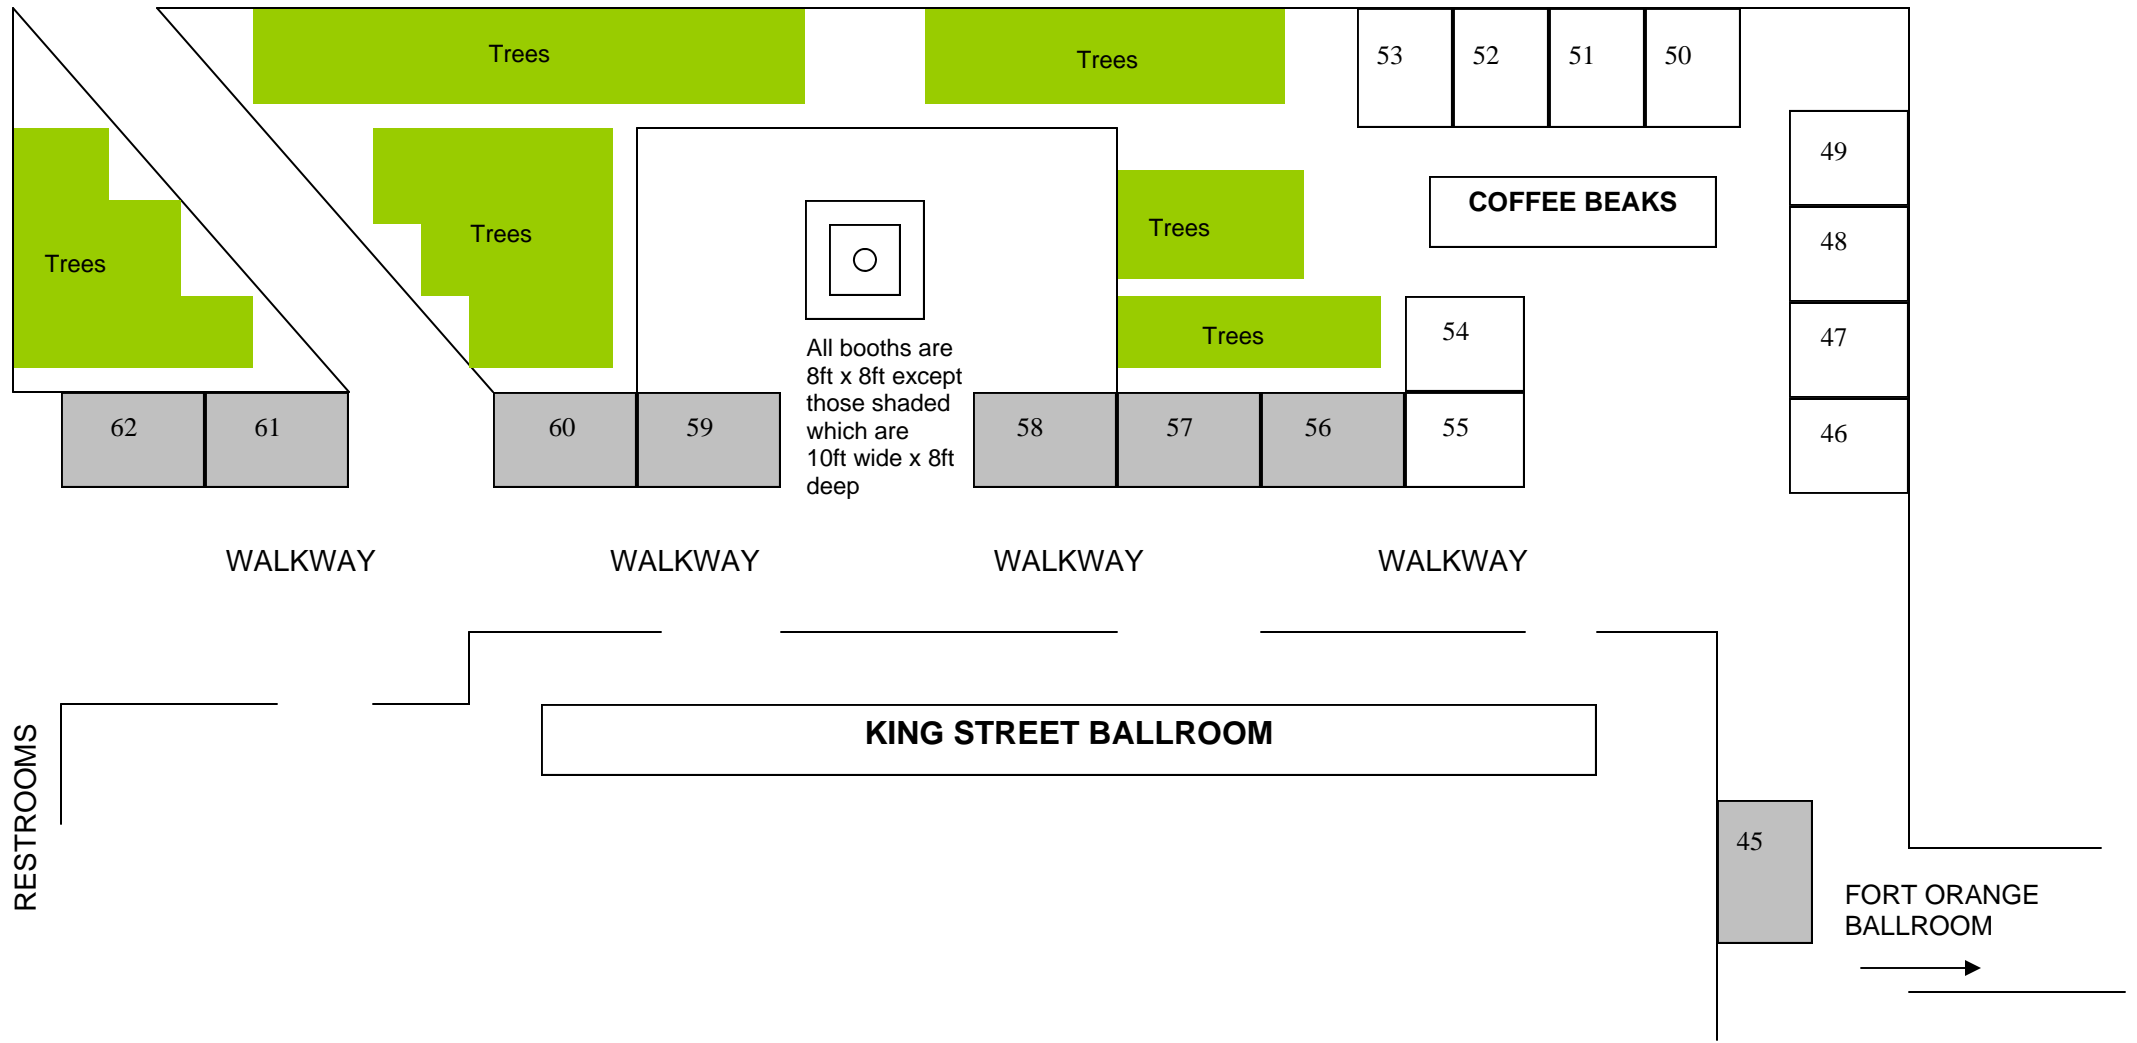

All booths in the Fort Orange Courtyard are 8ft x 8ft.

THIS LAYOUT IS TENTATIVE AND SUBJECT TO CHANGE.

All booths are 8ft x 8ft except those shaded which are 10ft wide x 8ft deep

RESTROOMS

FORT ORANGE BALLROOM